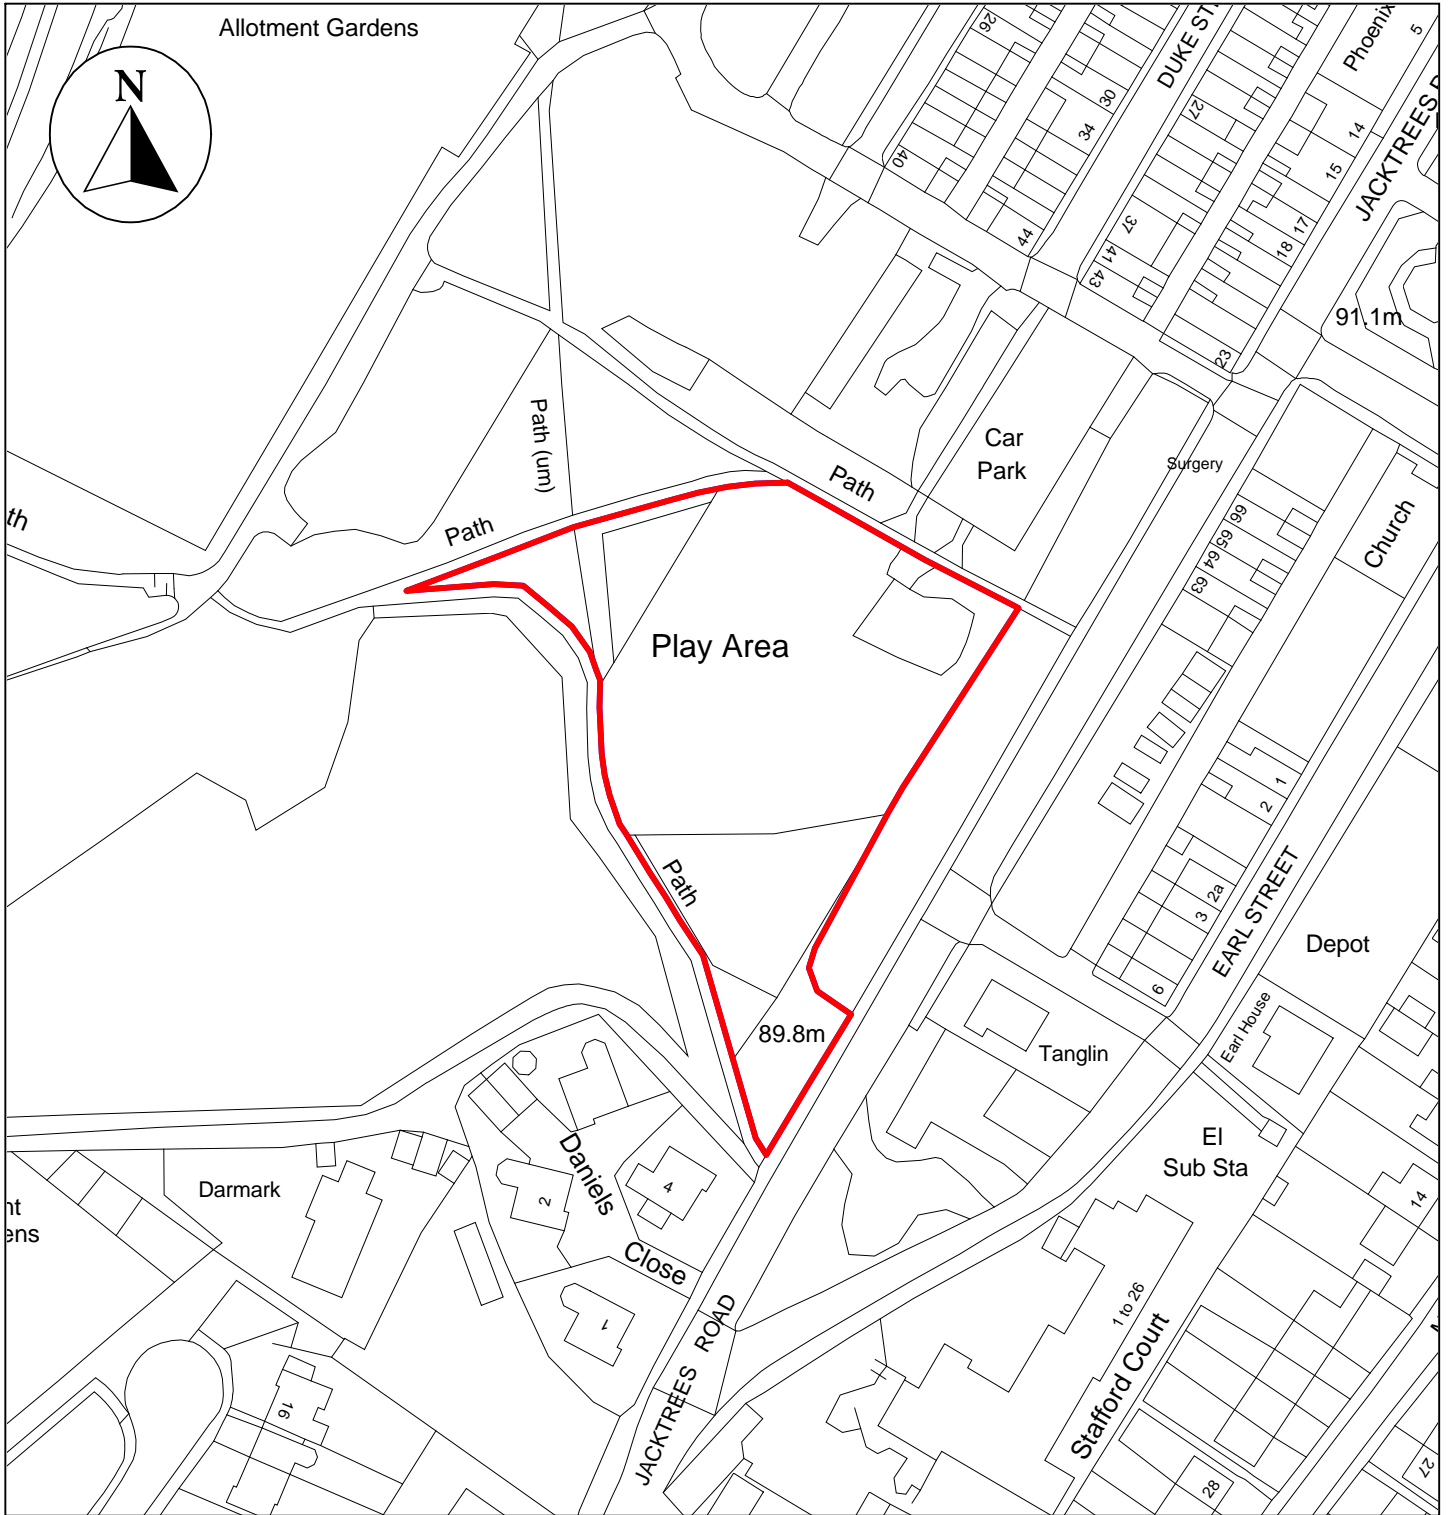

# Public Space Protection Order Cumberland Council 2024

ANTI-SOCIAL BEHAVIOUR CRIME AND  
POLICING ACT 2014

**Land off Jacktrees Road, Cleator Moor, CA25 5BE**

Neighbourhoods  
Education and Enforcement  
Allerdale House  
Workington  
CA14 3YJ

Scale: 1 : 1,250  
Date: February 2024

©crown copyright database rights 2024  
ordnance survey AC0000861732